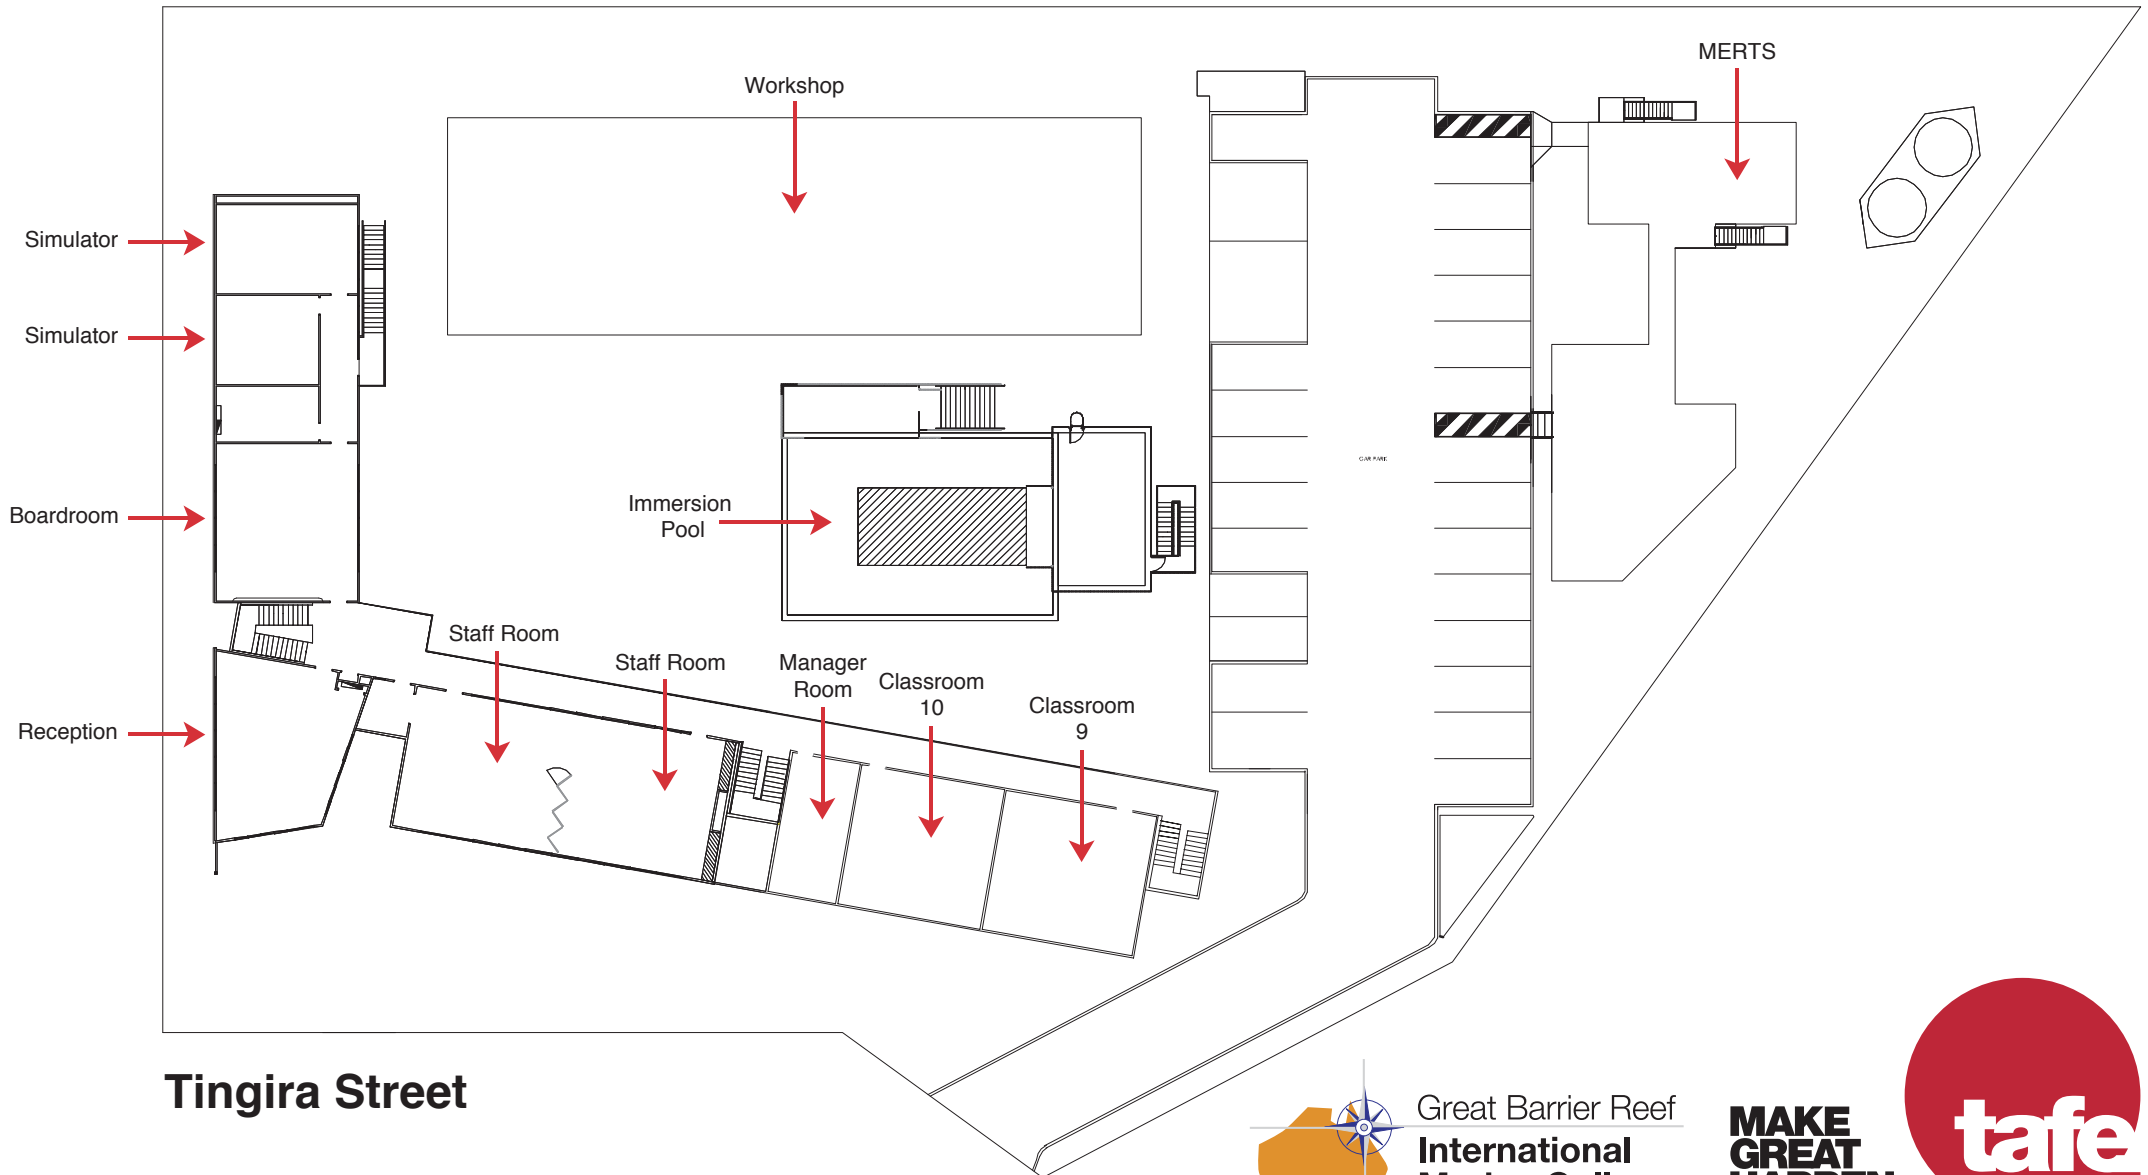

Great Barrier Reef International Marine College (GBRIMC) Map | Level 1

55-61 Tingira Street, Portsmith, Cairns, Queensland 4870, Australia

Great Barrier Reef International Marine College (GBRIMC) Map | Level 2